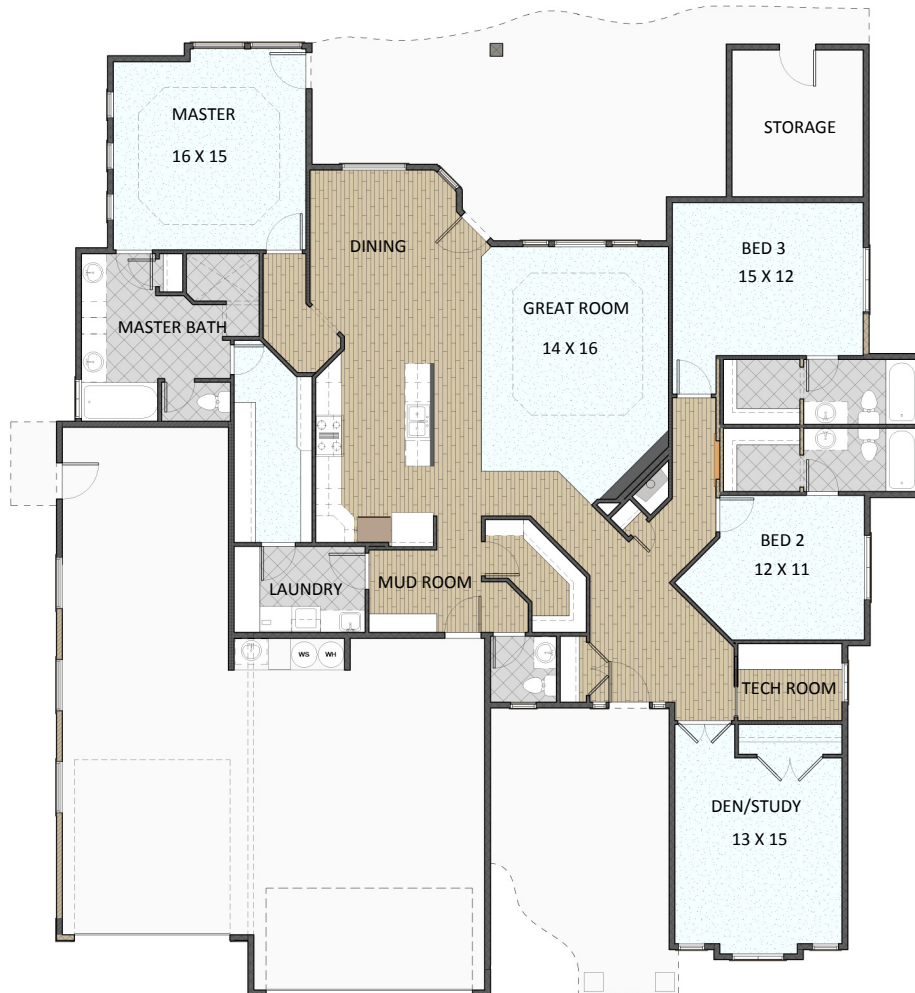

THE GRAND MAHAGONY

2604 SQ FT

3 BEDROOM 3.5 BATH + DEN/STUDY

2 CAR GARAGE + RV BAY

STACY
CONSTRUCTION INC.
HIGH QUALITY HOMES

www.STACYCONSTRUCTION.com

208-658-9182

RCE# 2291