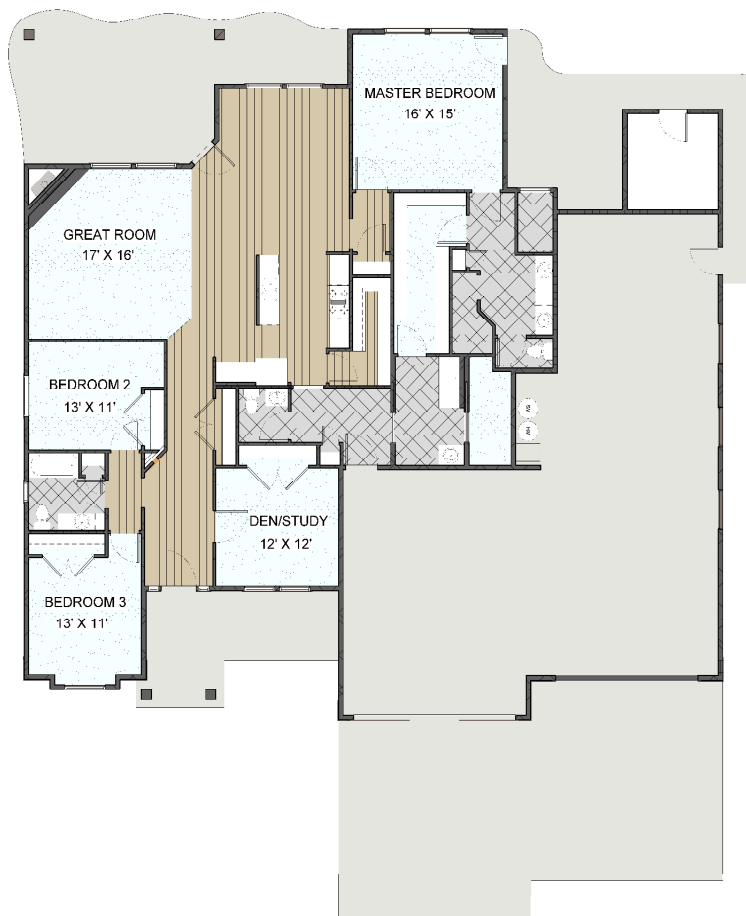

THE CLEARWATER

2417 SQFT

3 BEDROOM 2.5 BATH + DEN/STUDY

2 CAR GARAGE + RV BAY

STACY
CONSTRUCTION INC.
HIGH QUALITY HOMES

www.STACYCONSTRUCTION.com

208-658-9182

RCE# 2291