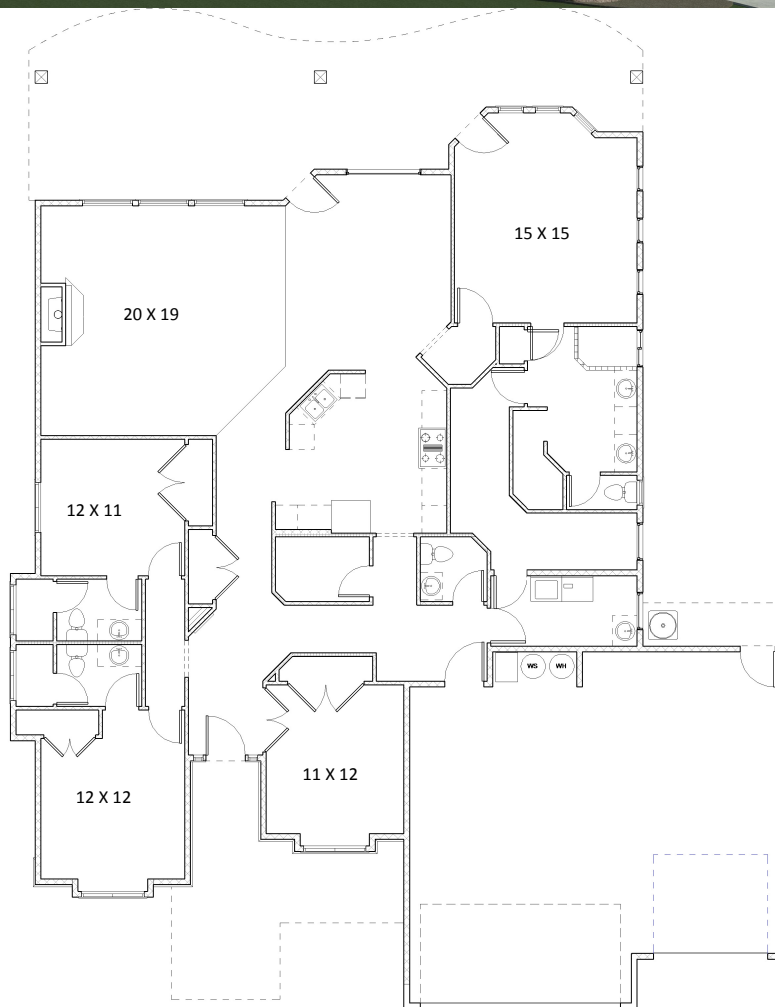

# THE HICKORY

2446 SQ FT

3 BEDROOM 3.5 BATH + DEN/STUDY

3 CAR GARAGE

**STACY**  
CONSTRUCTION INC.  
HIGH QUALITY HOMES

[www.STACYCONSTRUCTION.com](http://www.STACYCONSTRUCTION.com)

208-658-9182

RCE# 2291