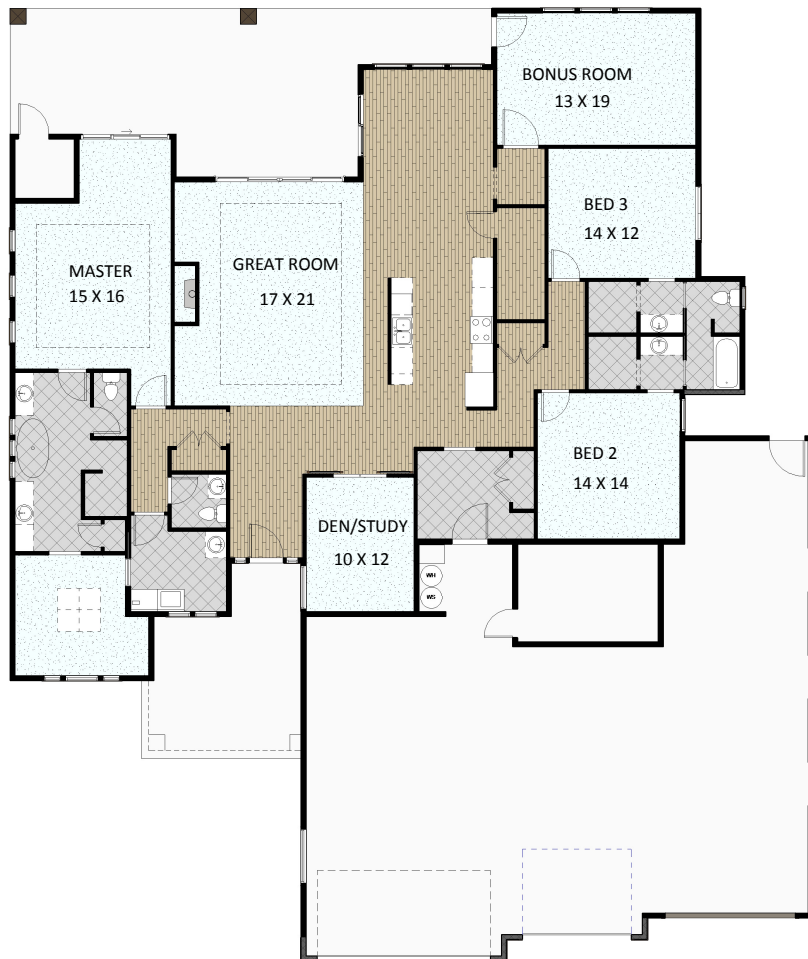

THE RIVENDELL

3004 SQ FT

3 BEDROOM 3.5 BATH + DEN/STUDY

3 CAR GARAGE + RV BAY

STACY
CONSTRUCTION INC.
HIGH QUALITY HOMES

www.STACYCONSTRUCTION.com

208-658-9182

RCE# 2291